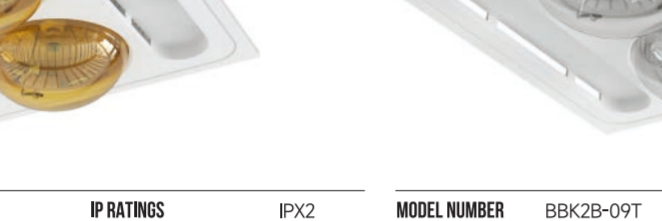

Bathroom Heater

"Instant heating, no need to wait."

- Instant Heat
- Explosion Proof Bulb
- Fire-Resistant Housing
- Softlight Technology
- Easy Installation
- Comprehensive Safety